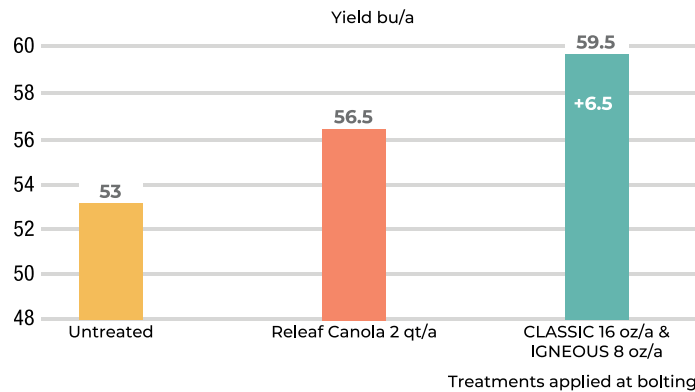

CLASSIC On Small Grains

ENCOURAGE® CLASSIC is a versatile 2-1-2 foliar fertilizer, with humic acid, used to improve root development and plant vigor. It also contains chelated Fe and Mn to help crops recover from post-emergent herbicide drag. CLASSIC, formulated with WETCIT®, functions as an adjuvant when used in a tank mix. Working as an adjuvant it provides excellent spreading and penetration of any foliar-applied tank-mix application. CLASSIC can be used in every post-emergent foliar application you make during the season.

Winter Wheat (Montana)

Dryland Malt Barley (Montana)

Canola Yield (Wisconsin)

Roundup Ready Alfalfa (Montana)

CLASSIC ON SMALL GRAINS

Let's grow greener

For more information contact your local Rovensa Next representative or visit rovensanext-na.com