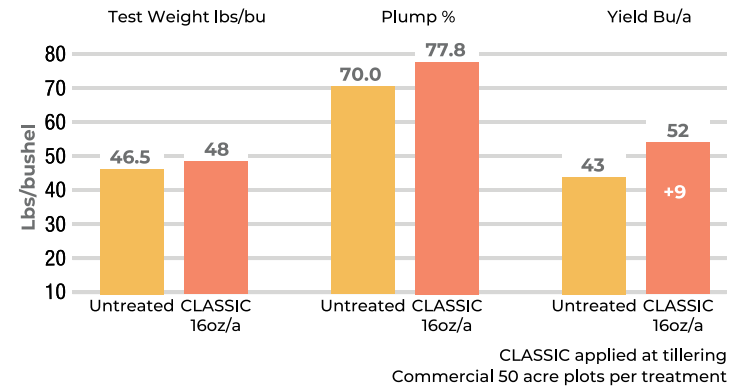

Dryland Malt Barley (Montana)