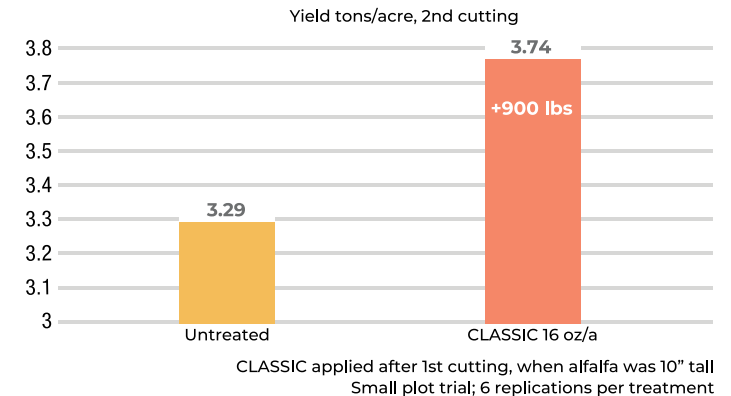

CLASSIC On Small Grains

ENCOURAGE® CLASSIC is a versatile 2-1-2 foliar fertilizer, with humic acid, used to improve root development and plant vigor. It also contains chelated Fe and Mn to help crops recover from post-emergent herbicide drag. CLASSIC, formulated with WETCIT®, functions as an adjuvant when used in a tank mix. Working as an adjuvant it provides excellent spreading and penetration of any foliar-applied tank-mix application. CLASSIC can be used in every post-emergent foliar application you make during the season.

Winter Wheat (Montana)

Dryland Malt Barley (Montana)

Canola Yield (Wisconsin)

Roundup Ready Alfalfa (Montana)

CLASSIC ON SMALL GRAINS

Let's grow greener

For more information contact your local Rovensa Next representative or visit rovensanext-na.com