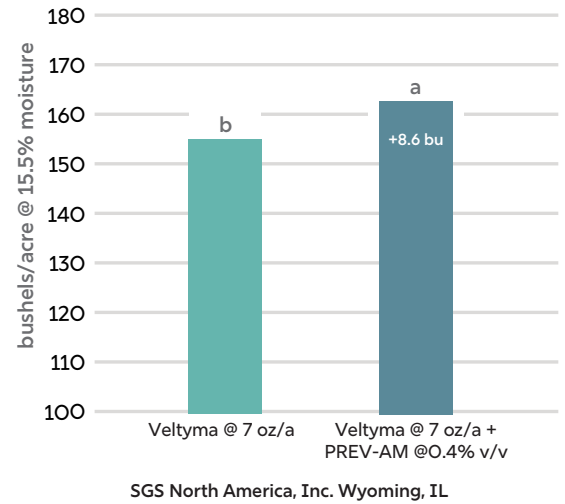

PREV-AM[®] MANAGES TAR SPOT

PREV-AM IMPROVED THE EFFICACY OF VELTYMA

PREV-AM INCREASED YIELD BY 8.6 BU/AC

PREV-AM + DELARO COMPLETE REDUCED FUNGAL INFECTION

PREV-AM INCREASED YIELD BY 12 BU/AC

PREV-AM TAR SPOT TIMING ON CORN

- 1) PREV-AM is tank mix compatible with Delaro and Veltyma
- 2) PREV-AM treated plants have the least amount of tar spot
- 3) PREV-AM manages tar spot at 0.4% v/v

FUNGICIDE, INSECTICIDE, MITICIDE

- 3 in 1 Broad Spectrum Contact Control
- Fast Acting: Knockdown in minutes
- OROWET Technology: Superior Spreading, Coverage, and Penetration
- Use PREV-AM at: 50-100 fl. oz/100-Gal spray solution
- Available in: 2x2.5 gal jug, 135 gal tote, 265 gal tote