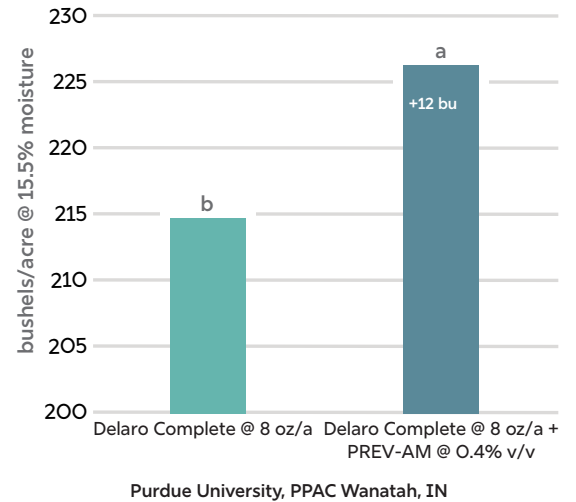

PREV-AM[®] MANAGES TAR SPOT

PREV-AM IMPROVED THE EFFICACY OF VELTYMA

PREV-AM INCREASED YIELD BY 8.6 BU/AC

PREV-AM + DELARO COMPLETE REDUCED FUNGAL INFECTION

PREV-AM INCREASED YIELD BY 12 BU/AC

PREV-AM TAR SPOT TIMING ON CORN

- 1) PREV-AM is tank mix compatible with Delaro and Veltyma
- 2) PREV-AM treated plants have the least amount of tar spot
- 3) PREV-AM manages tar spot at 0.4% v/v

FUNGICIDE, INSECTICIDE, MITICIDE

- 3 in 1 Broad Spectrum Contact Control
- Fast Acting: Knockdown in minutes
- OROWET Technology: Superior Spreading, Coverage, and Penetration
- Use PREV-AM at: 50-100 fl. oz/100-Gal spray solution
- Available in: 2x2.5 gal jug, 135 gal tote, 265 gal tote