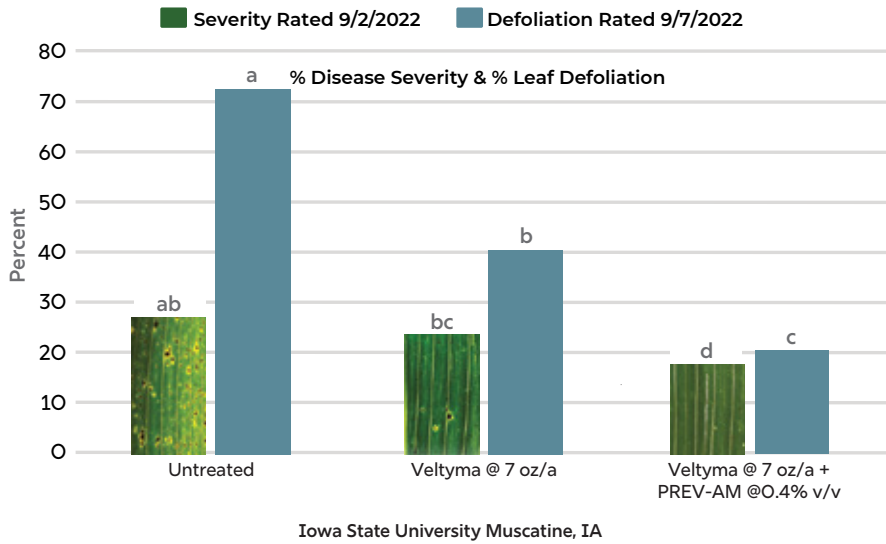

PREV-AM[®] MANAGES TAR SPOT

PREV-AM IMPROVED THE EFFICACY OF VELTYMA

PREV-AM INCREASED YIELD BY 8.6 BU/AC

PREV-AM + DELARO COMPLETE REDUCED FUNGAL INFECTION

PREV-AM INCREASED YIELD BY 12 BU/AC

PREV-AM TAR SPOT TIMING ON CORN

- 1) PREV-AM is tank mix compatible with Delaro and Veltyma
- 2) PREV-AM treated plants have the least amount of tar spot
- 3) PREV-AM manages tar spot at 0.4% v/v

FUNGICIDE, INSECTICIDE, MITICIDE

- 3 in 1 Broad Spectrum Contact Control
- Fast Acting: Knockdown in minutes
- OROWET Technology: Superior Spreading, Coverage, and Penetration
- Use PREV-AM at: 50-100 fl. oz/100-Gal spray solution
- Available in: 2x2.5 gal jug, 135 gal tote, 265 gal tote