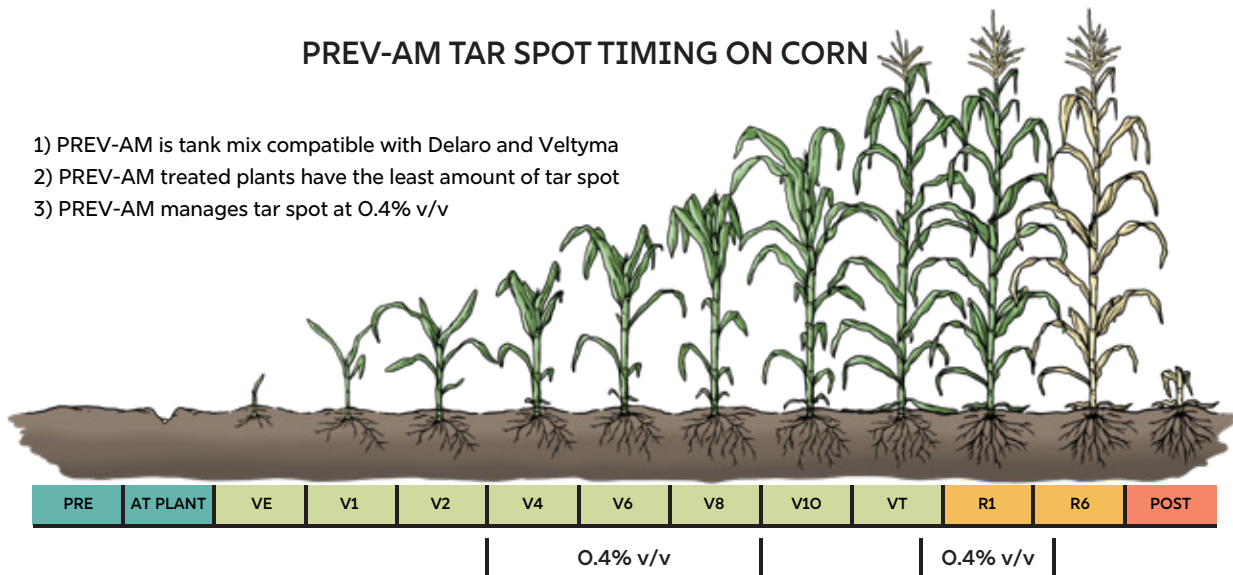

PREV-AM[®] MANAGES TAR SPOT

PREV-AM IMPROVED THE EFFICACY OF VELTYMA

PREV-AM INCREASED YIELD BY 8.6 BU/AC

PREV-AM + DELARO COMPLETE REDUCED FUNGAL INFECTION

PREV-AM INCREASED YIELD BY 12 BU/AC

PREV-AM TAR SPOT TIMING ON CORN

- 1) PREV-AM is tank mix compatible with Delaro and Veltyma
- 2) PREV-AM treated plants have the least amount of tar spot
- 3) PREV-AM manages tar spot at 0.4% v/v

FUNGICIDE, INSECTICIDE, MITICIDE

- 3 in 1 Broad Spectrum Contact Control
- Fast Acting: Knockdown in minutes
- OROWET Technology: Superior Spreading, Coverage, and Penetration
- Use PREV-AM at: 50-100 fl. oz/100-Gal spray solution
- Available in: 2x2.5 gal jug, 135 gal tote, 265 gal tote