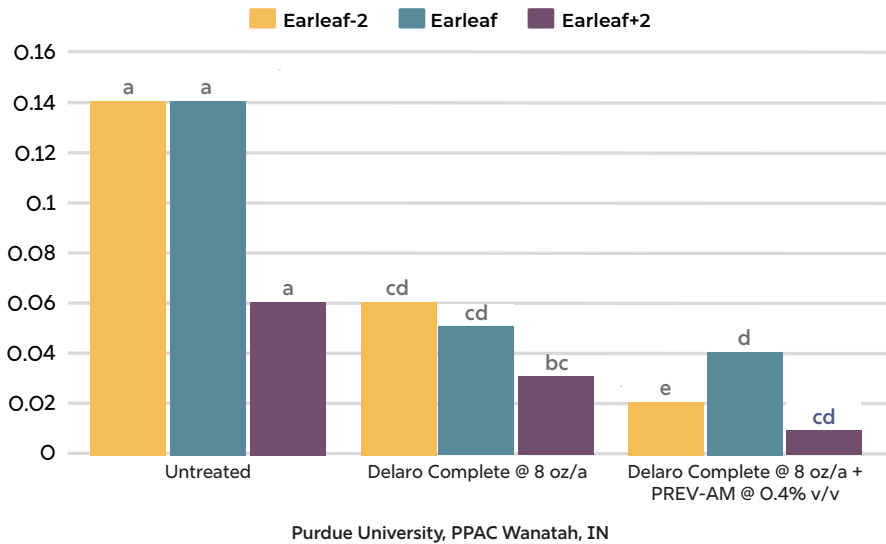

PREV-AM[®] MANAGES TAR SPOT

PREV-AM IMPROVED THE EFFICACY OF VELTYMA

PREV-AM INCREASED YIELD BY 8.6 BU/AC

PREV-AM + DELARO COMPLETE REDUCED FUNGAL INFECTION

PREV-AM INCREASED YIELD BY 12 BU/AC

PREV-AM TAR SPOT TIMING ON CORN

- 1) PREV-AM is tank mix compatible with Delaro and Veltyma
- 2) PREV-AM treated plants have the least amount of tar spot
- 3) PREV-AM manages tar spot at 0.4% v/v

FUNGICIDE, INSECTICIDE, MITICIDE

- 3 in 1 Broad Spectrum Contact Control
- Fast Acting: Knockdown in minutes
- OROWET Technology: Superior Spreading, Coverage, and Penetration
- Use PREV-AM at: 50-100 fl. oz/100-Gal spray solution
- Available in: 2x2.5 gal jug, 135 gal tote, 265 gal tote