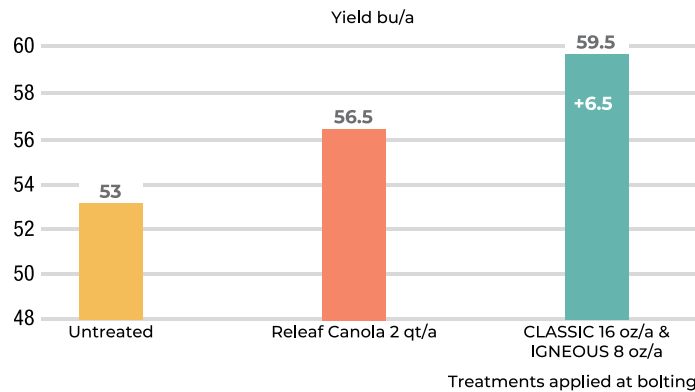

Canola Yield (Wisconsin)