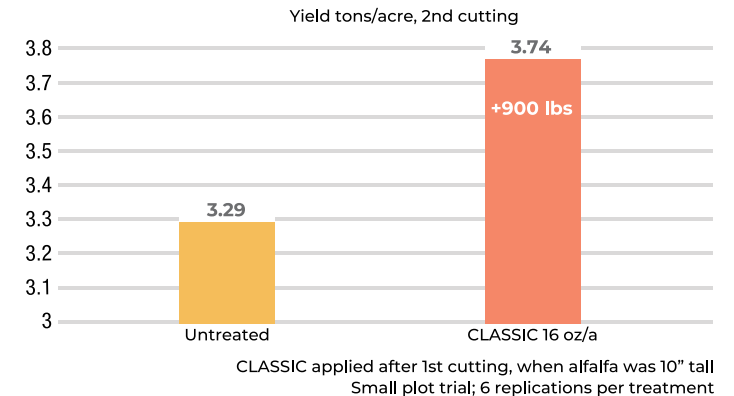

Roundup Ready Alfalfa (Montana)