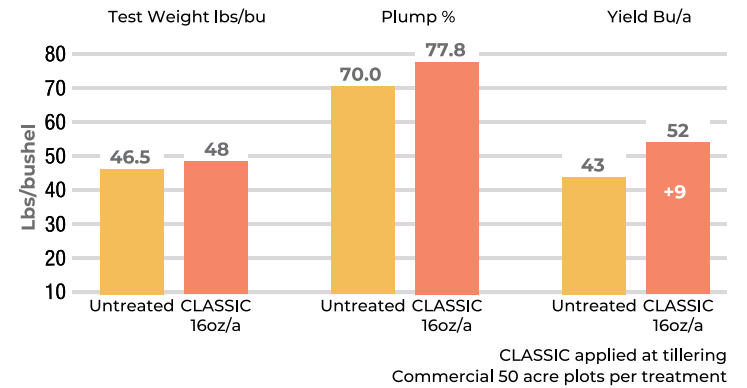

Dryland Malt Barley (Montana)