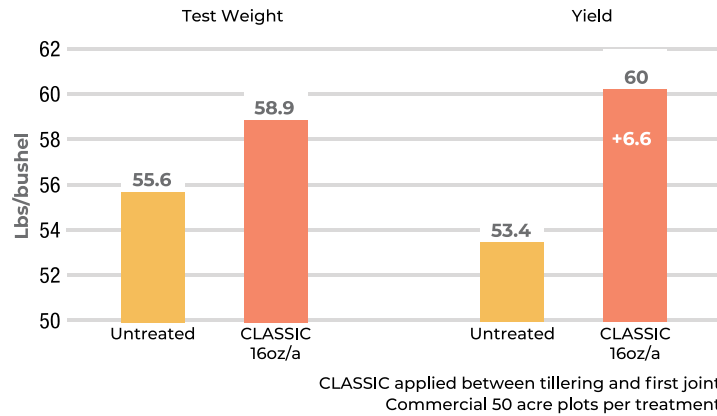

# CLASSIC On Small Grains

**ENCOURAGE® CLASSIC** is a versatile 2-1-2 foliar fertilizer, with humic acid, used to improve root development and plant vigor. It also contains chelated Fe and Mn to help crops recover from post-emergent herbicide drag. CLASSIC, formulated with WETCIT®, functions as an adjuvant when used in a tank mix. Working as an adjuvant it provides excellent spreading and penetration of any foliar-applied tank-mix application. CLASSIC can be used in every post-emergent foliar application you make during the season.

## Winter Wheat (Montana)